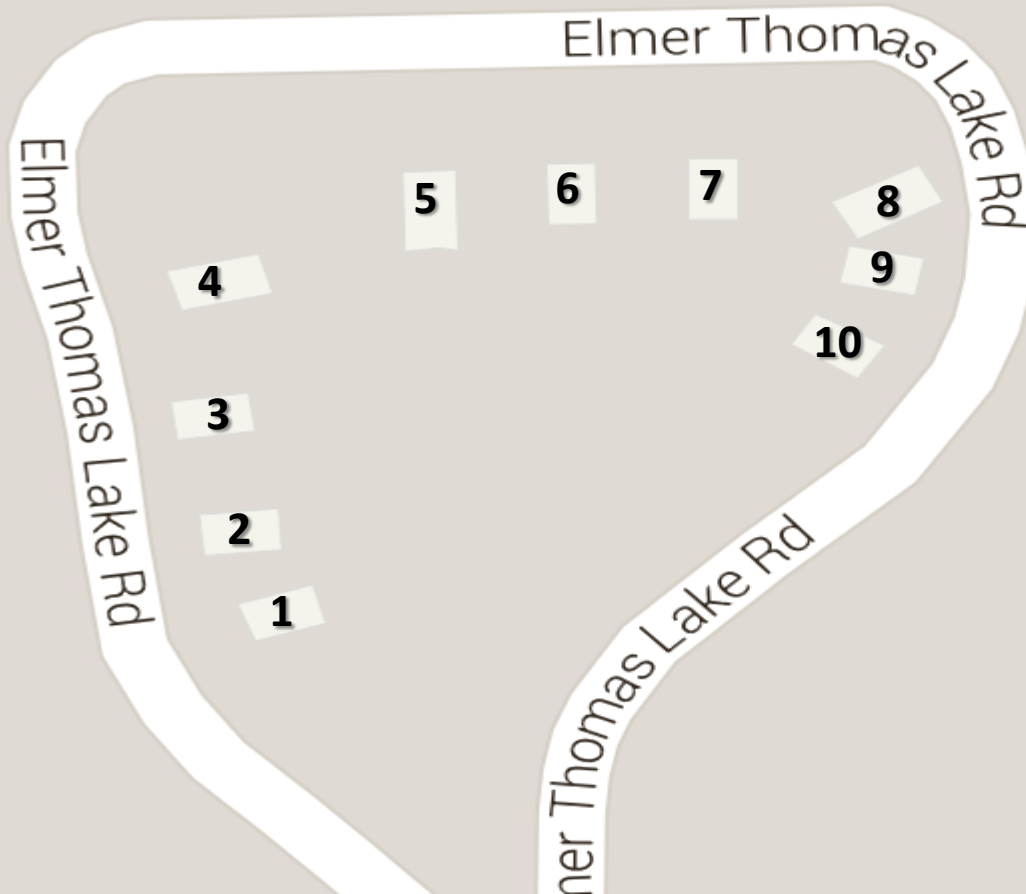

# Lake Elmer Thomas Recreation Area

### Cabins Sizes

Small: 2, 3, 6 & 9

Medium: 1, 7 & 10

Large: 4, 5 & 8

## LETRA Cabins